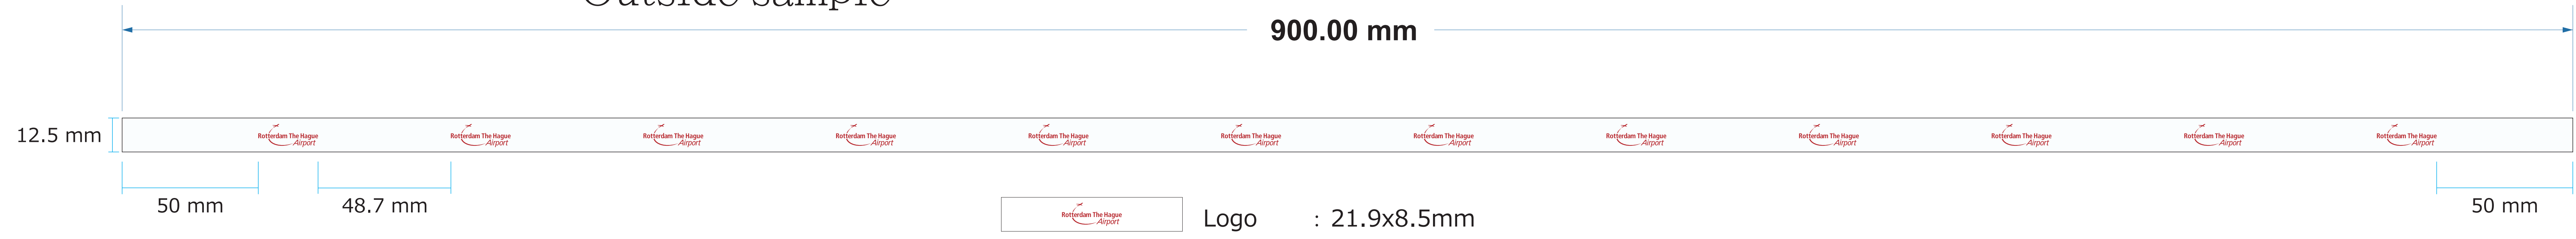

900.00 mm

Outside Logo Size: 840 mm x 8.5 mm

Inside Logo Size: 840 mm x 8.5 mm

Printmethod(s):Sublimation printing

Outside sample

Inside sample